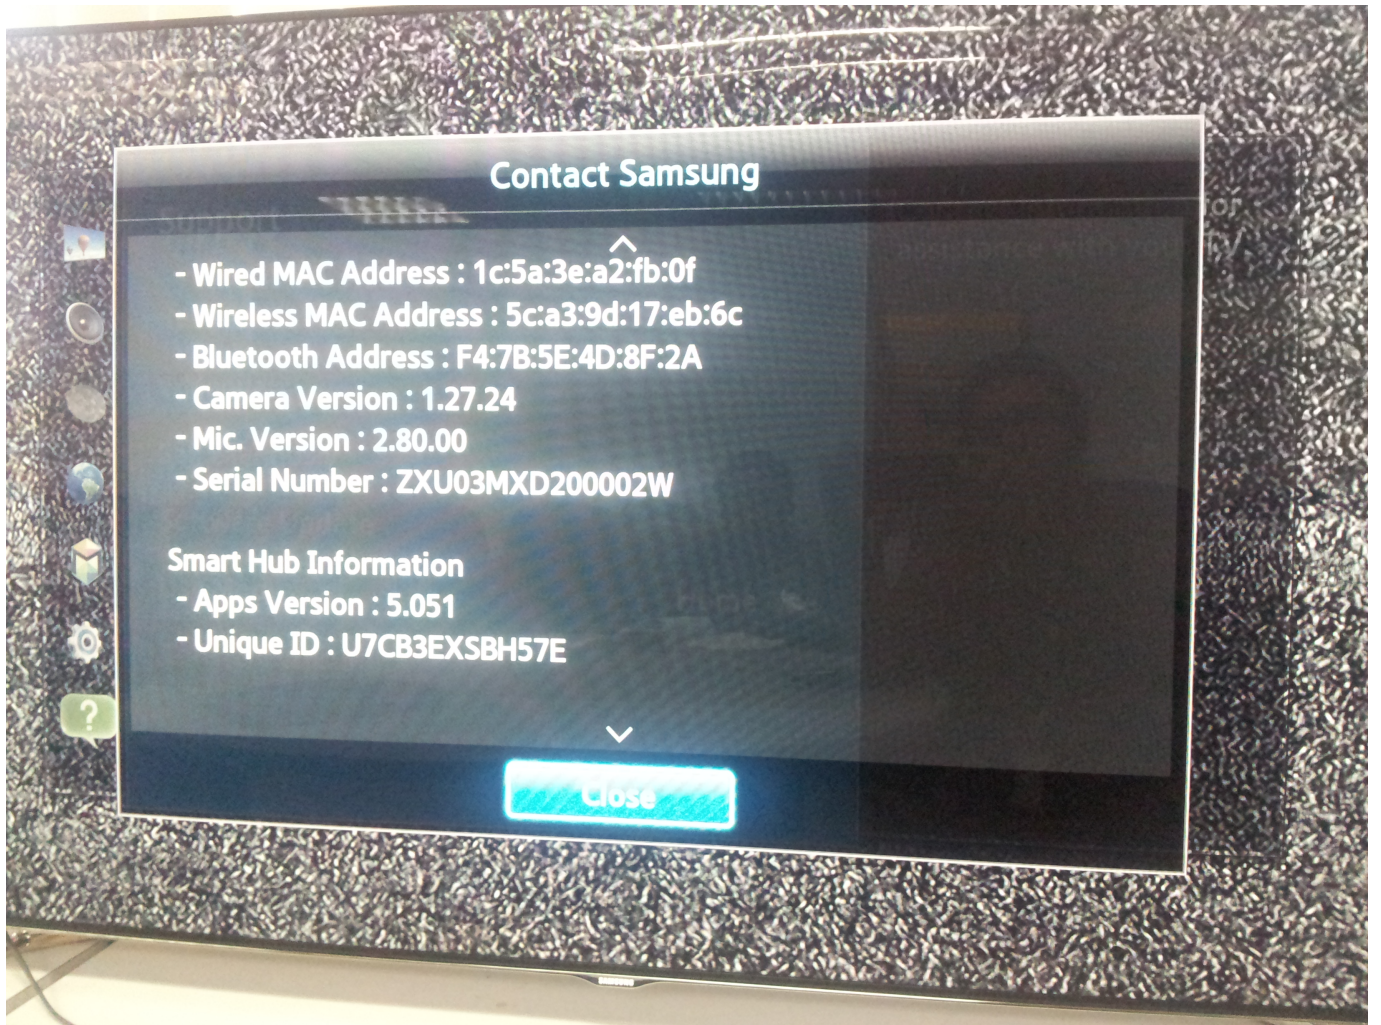

Download from  
**Dreamstime.com**

This watermarked comp image is for previewing purposes only.

ID 2468711

© Milan Surkala | Dreamstime.com

[Samsung Smart Tv Serial Number](#)

[Samsung Smart Tv Serial Number](#)