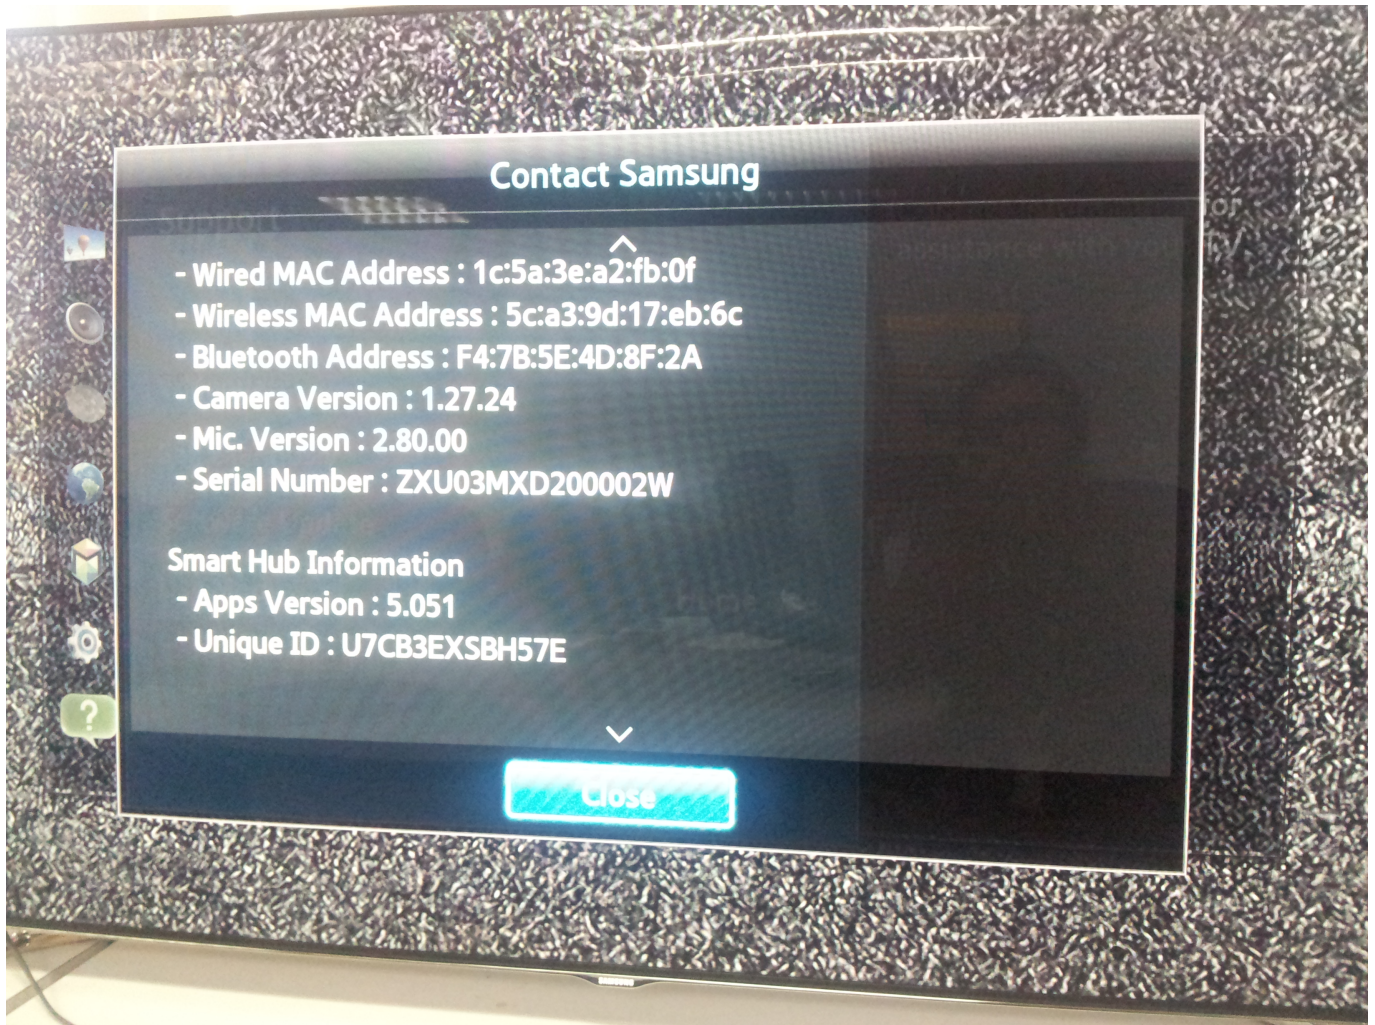

[Vmware workstation 9 portable rechargeable digital lcd](#)

samsung smart number id

[Keyshot 6 Mac Download](#)

Samsung Smart Tv Electronic Serial Number • If you have a wireless Network you'll have to select your network and input your passkey.. This is out of our control This guide will show you how to set up your Samsung TV/Blu-ray player to use our service.. Please Note you cannot select 2 regions, i e you can't have access to Vudu (US) and BBC iPlayer (UK) at the same time.. Open pdf in iframe passing byte data recovery • Your device will now test that it's connected to the internet.. Please note that the VUDU app is not available to watch on any Samsung device sold out of the US. [perfecttableplan 5 1 1 keygen mac download](#)

samsung smart tv customer care number

[Download Mac Os X For Intel](#)

If your connected via ethernet this will not appear Fogware digital giggles n About Us - /// Merchant Service - // FAQ / Shipping // Bulk Orders / Customer Stories Customer Service - //// FAQ Follow us on Social Media.. We also recommend that you print this page, in the event that you encounter a problem and need to refer to these instructions.. You can download it - but it will not work This is due to a serial number block for this app.. Next select IP Settings • Scroll down to DNS settings and input our DNS address then press OK • Your connection will test itself again.. If you wish to download UK apps such as BBC